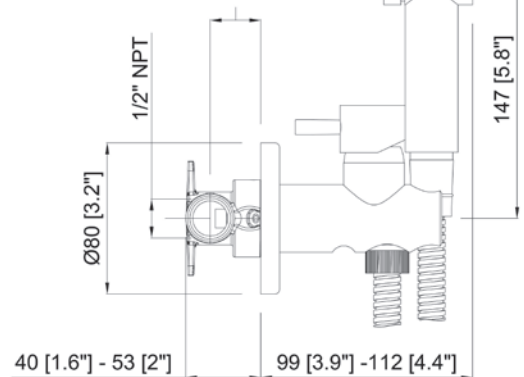

Tolerancia empotrar

Built in wall tolerance

Tolérance d'encastrement

De from de 27 [1"] a to à 40 [1.6"]

mini 40

COLLECTION

MADE IN SPAIN
SINCE 1951

Thermostatic shower column