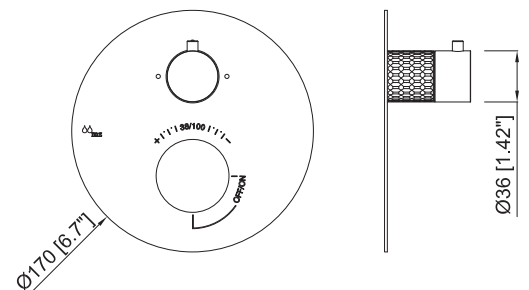

PVD Brushed gun / Gun cepillado	35T700533	$ 459.00
	PVD Brushed Inox / Inox cepillado	35T700565	$ 447.00
	PVD Brushed gold / Oro cepillado	35T700569	$ 463.95
	PVD Brushed copper / Cobre cepillado	35T700577	$ 464.95