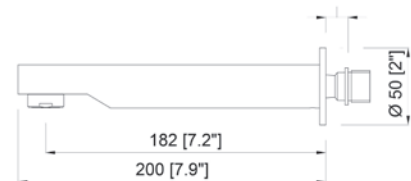

PVD Brushed gun / Gun cepillado	CFB009-33	$ 339.00
	PVD Brushed Inox / Inox cepillado	CFB009-65	$ 334.00
	PVD Brushed gold / Oro cepillado	CFB009-69	$ 299.90
	PVD Brushed copper / Cobre cepillado	CFB009-77	$ 342.00

Tolerancia empotrar
Built in wall tolerance
Tolérance d'encastrement
De from de 0 [0"] a to à 25 [1"]