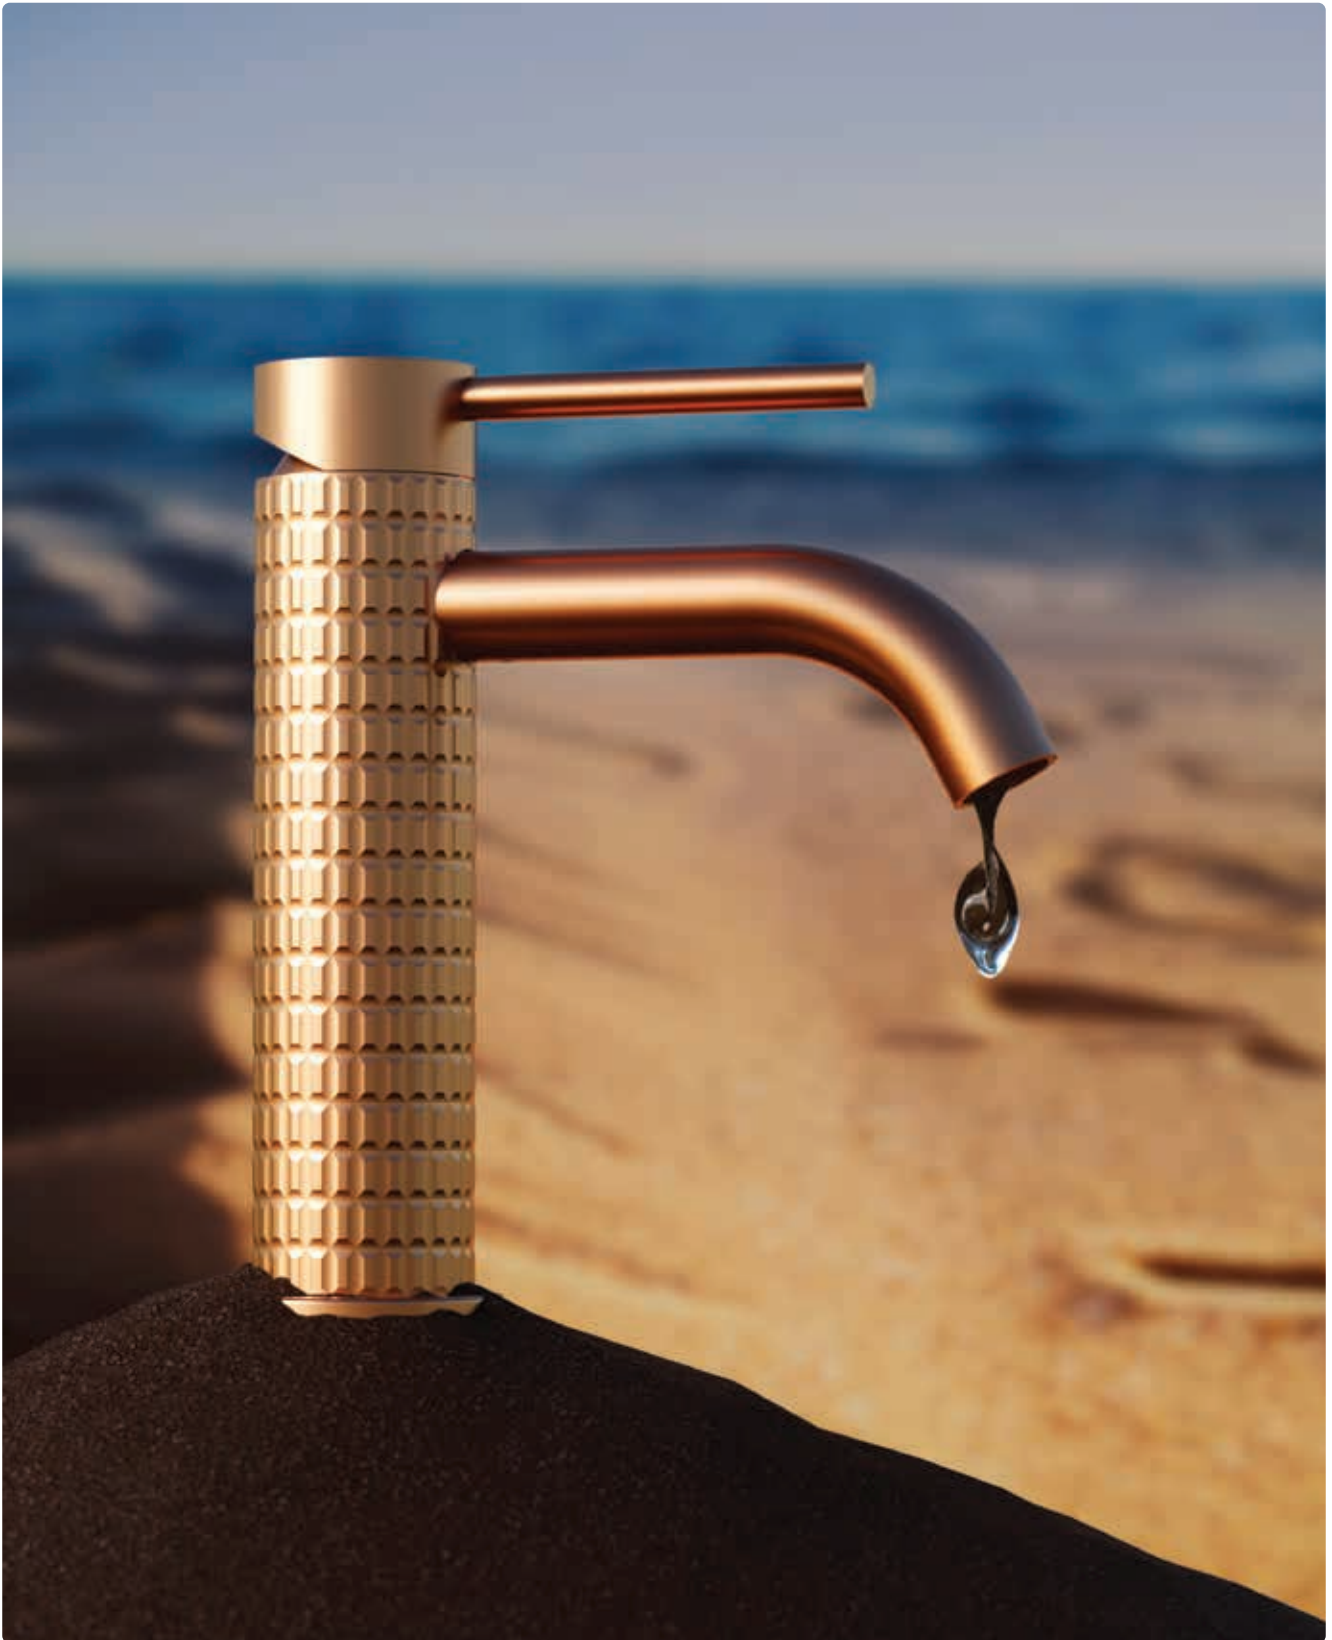

mini 40
COLLECTION

MADE IN SPAIN • SINCE 1951

www.mzrio.com