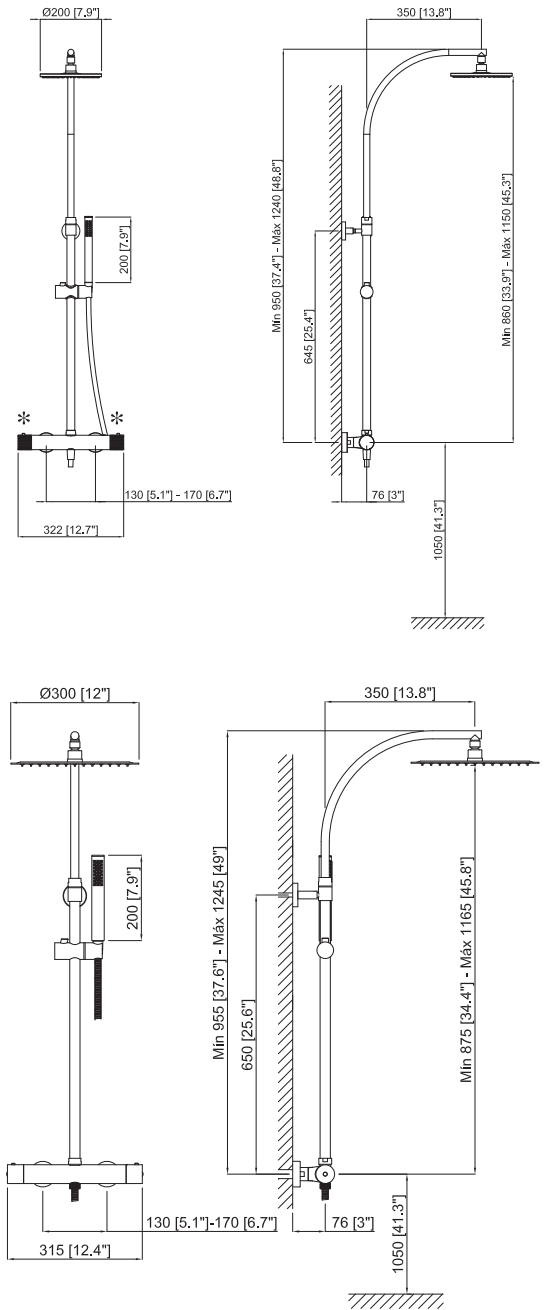

Thermostatic shower column

Columna ducha termostática

Decorated / Manetas decoradas / *

	PVD Brushed gun / Gun cepillado	35C871033	$ 3,136.00
	PVD Brushed Inox / Inox cepillado	35C871J65	$ 2,549.95
	**PVD Brushed gold / Oro cepillado	35C871J69	$ 2,899.95
	**PVD Brushed copper / Cobre cepillado	35C871J77	$ 3,159.95

Not decorated / Manetas lisas

	PVD Brushed gun / Gun cepillado	64C871033	$ 2,792.00
	PVD Brushed Inox / Inox cepillado	64C871J65	$ 2,399.00
	**PVD Brushed gold / Oro cepillado	64C871J69	$ 2,769.00
	**PVD Brushed copper / Cobre cepillado	64C871J77	$ 2,999.00

**
The shower handle holder
attaches to the wall, in GOLD
and COPPER finish.

**
El soporte de ducha en los acabados
ORO y COBRE va a la pared.