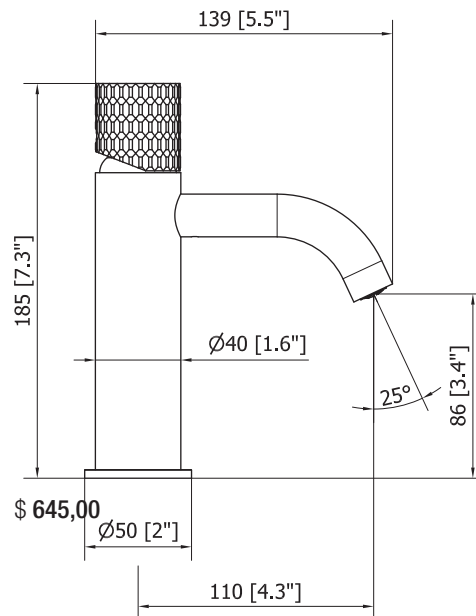

mix40

COLLECTION

MADE IN SPAIN
SINCE 1951

Single lever faucet 17 cm. (6.70")

Monomando lavabo 17 cm.

1764C308P

Faucet handles

PVD Brushed gun Gun cepillado	PVD Brushed inox Inox cepillado	PVD Brushed gold Oro cepillado	PVD Brushed copper Cobre cepillado