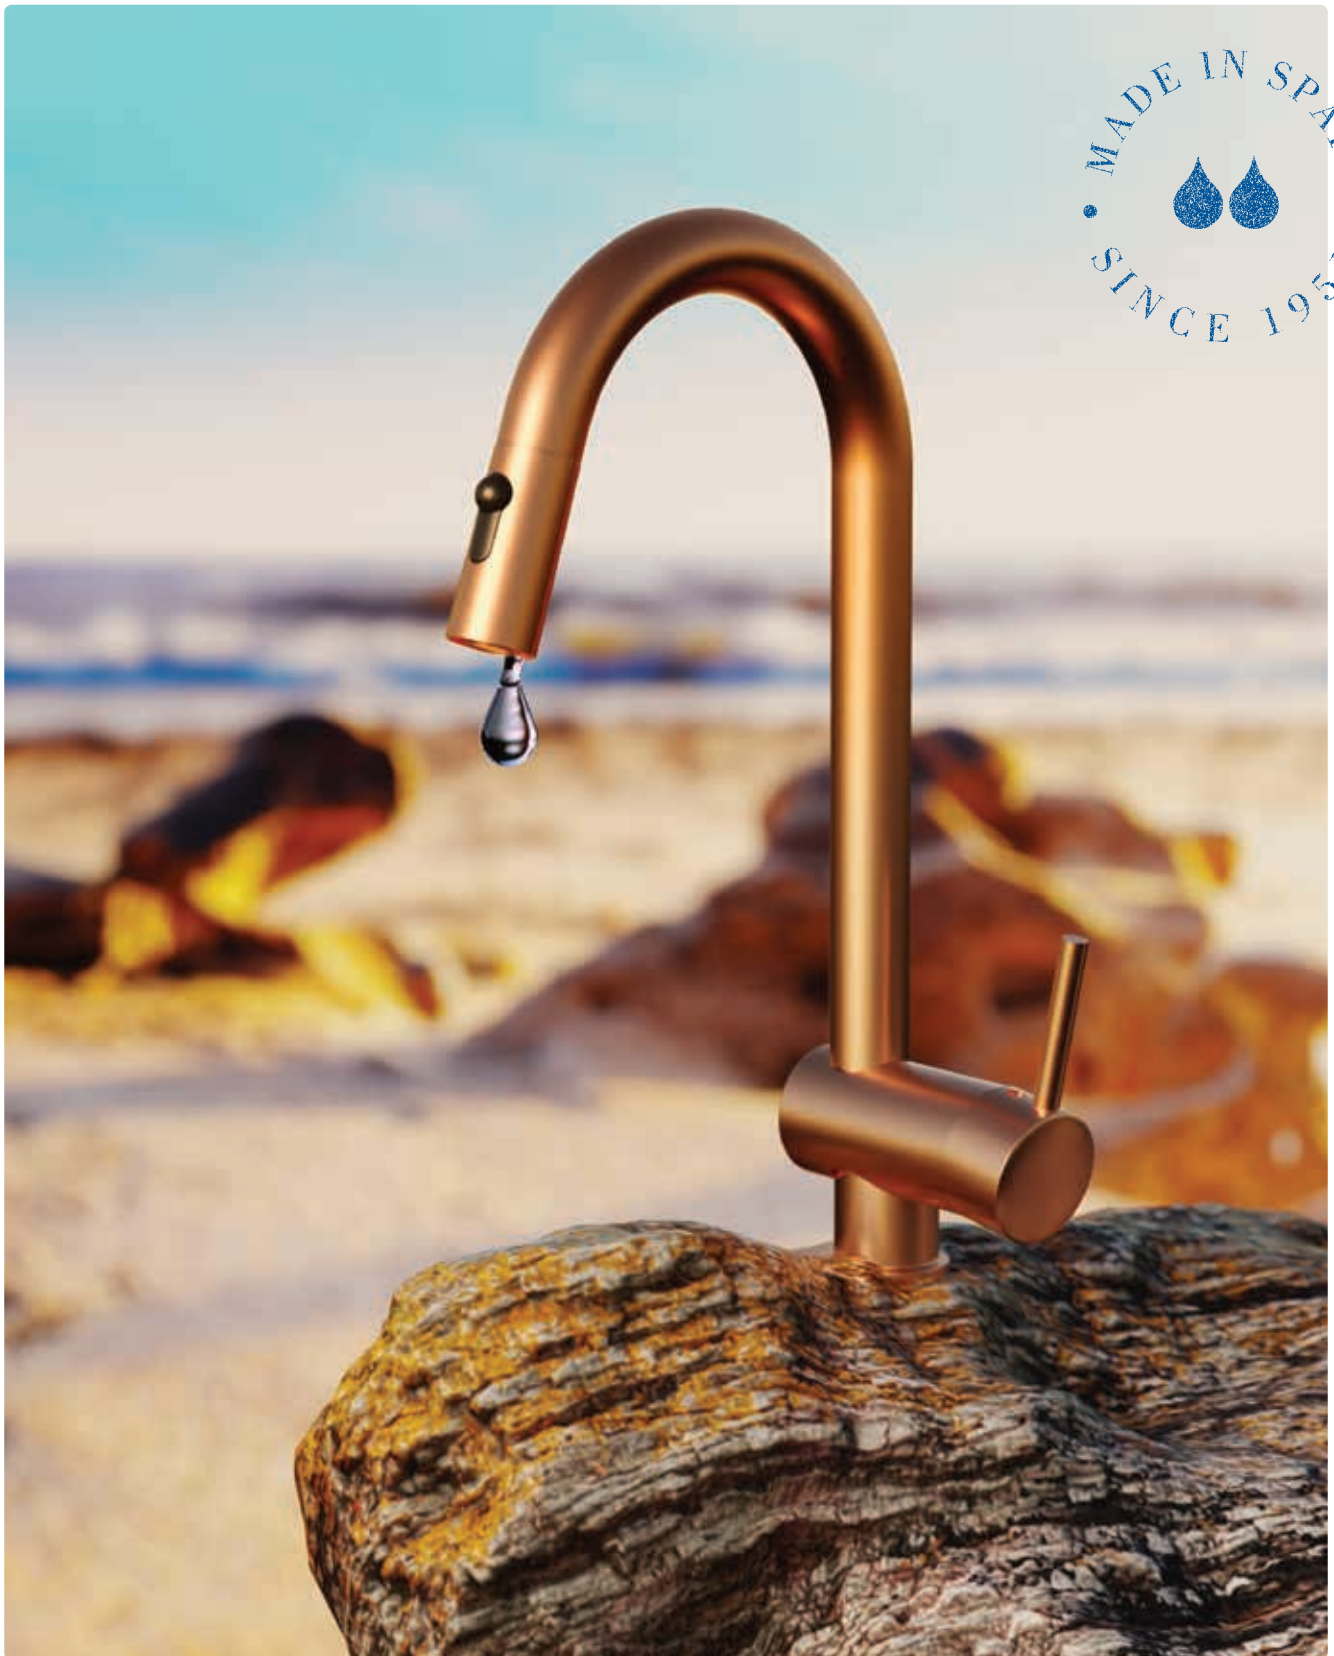

mini 40

COLLECTION