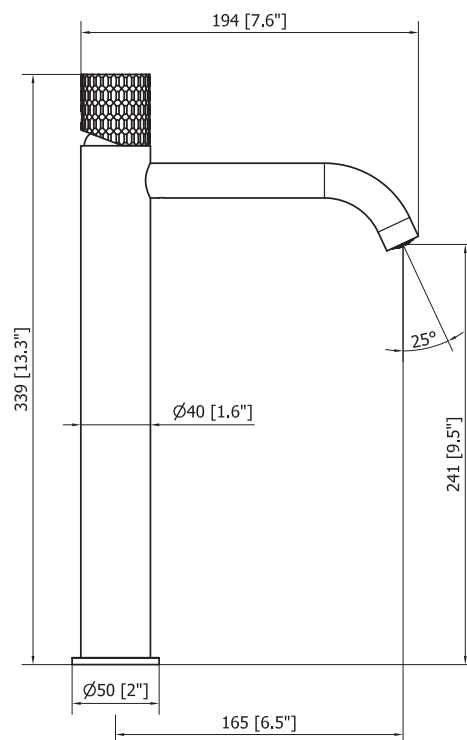

Single lever faucet 33 cm. (12.70")

Monomando lavabo 33 cm.

17A8C0035

Faucet handles

PVD
Brushed gun
Gun cepillado

PVD
Brushed inox
Inox cepillado

PVD
Brushed gold
Oro cepillado

PVD
Brushed copper
Cobre cepillado