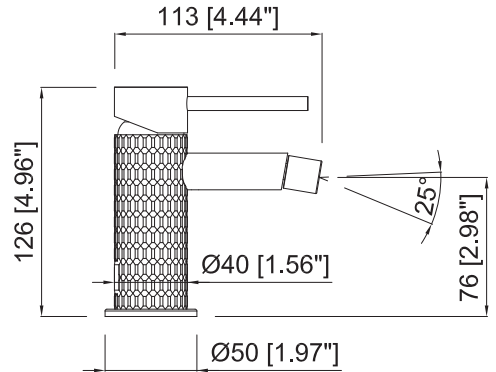

Single lever bidet

Monomando bidé

Decorated / *Decorado* / *

	PVD Brushed gun / Gun cepillado	35B1C3033	$ 667.95
	PVD Brushed Inox / Inox cepillado	35B1C3065	$ 664.95
	PVD Brushed gold / Oro cepillado	35B1C3069	$ 671.95
	PVD Brushed copper / Cobre cepillado	35B1C3077	$ 679.95

Not decorated / *No decorado*

	PVD Brushed gun / Gun cepillado	3565C3033	$ 652.95
	PVD Brushed Inox / Inox cepillado	3565C3065	$ 649.95
	PVD Brushed gold / Oro cepillado	3565C3069	$ 656.95
	PVD Brushed copper / Cobre cepillado	3565C3077	$ 664.95

Toilet buil wall

Monomando inodoro

	PVD Brushed gun / Gun cepillado	642561A33	$ 712.00
	PVD Brushed Inox / Inox cepillado	642561A65	$ 664.95
	**PVD Brushed gold / Oro cepillado	642528A69	$ 719.95
	PVD Brushed copper / Cobre cepillado	642561A77	$ 799.95

Tolerancia empotrar

Built in wall tolerance

Tolérance d'encastrement

De from de 27 [1"] a to à 40 [1.6"]