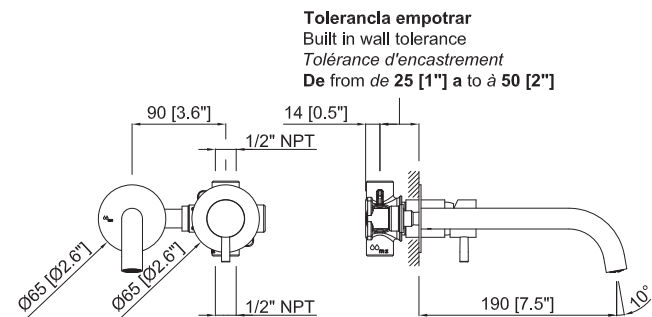

Single lever lavatory build in wall

Monomando lavabo empotrado

	PVD Brushed gun / Gun cepillado	11L120033	$ 589.95
	PVD Brushed Inox / Inox cepillado	11L120065	$ 579.95
	PVD Brushed gold / Oro cepillado	11L120069	$ 594.95
	PVD Brushed copper / Cobre cepillado	11L120077	$ 599.95