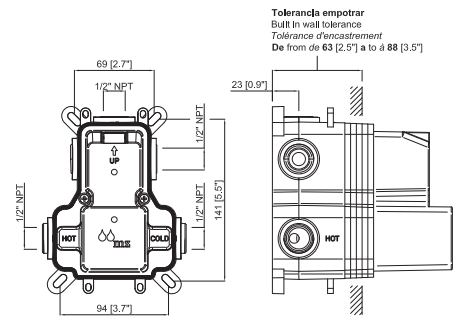

Decorated rough-in thermostatic 2 outlets

Válvula ducha empotrada termostática 2 salidas decorado

	PVD Brushed gun / Gun cepillado	VDE172-33	$ 949.95
	PVD Brushed Inox / Inox cepillado	VDE172-65	$ 944.95
	PVD Brushed gold / Oro cepillado	VDE172-69	$ 952.00
	PVD Brushed copper / Cobre cepillado	VDE172-77	$ 954.00

Decorated rough-in thermostatic 3 outlet

Válvula ducha empotrada termostática 3 salidas decorado

	PVD Brushed gun / Gun cepillado	VDE173-33	$ 963.95
	PVD Brushed Inox / Inox cepillado	VDE173-65	$ 958.95
	PVD Brushed gold / Oro cepillado	VDE173-69	$ 966.00
	PVD Brushed copper / Cobre cepillado	VDE173-77	$ 968.00

Decorated trim thermostatic shower 2 or 3 outlets

Trim empotrado 2 ó 3 salidas termostático decorado

	PVD Brushed gun / Gun cepillado	35T700533	$ 459.00
	PVD Brushed Inox / Inox cepillado	35T700565	$ 447.00
	PVD Brushed gold / Oro cepillado	35T700569	$ 463.95
	PVD Brushed copper / Cobre cepillado	35T700577	$ 464.95