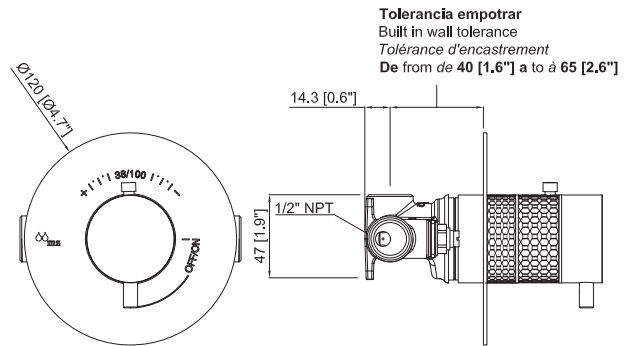

Shower to buid one out thermostatic

Empotrado ducha 1/2" una salida termostático