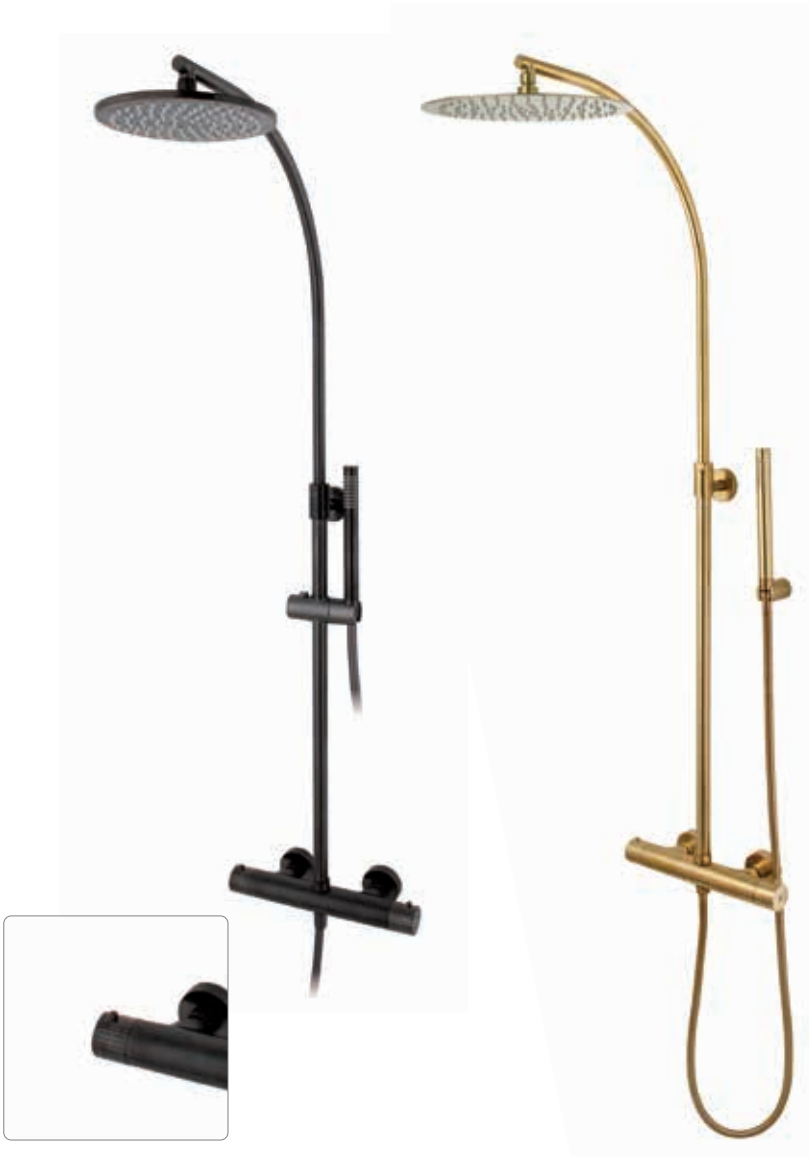

Toilet buil wall

Monomando inodoro

	PVD Brushed gun / Gun cepillado	642561A33	\$ 712.00
	PVD Brushed Inox / Inox cepillado	642561A65	\$ 664.95
	**PVD Brushed gold / Oro cepillado	642528A69	\$ 719.95
	PVD Brushed copper / Cobre cepillado	642561A77	\$ 799.95

Columna ducha termostática

Decorated / Manetas decoradas / *

	PVD Brushed gun / Gun cepillado	35C871033	\$ 3,136.00
	PVD Brushed Inox / Inox cepillado	35C871J65	\$ 2,549.95
	**PVD Brushed gold / Oro cepillado	35C871J69	\$ 2,899.95
	**PVD Brushed copper / Cobre cepillado	35C871J77	\$ 3,159.95

**
The shower handle holder
attaches to the wall, in GOLD
and COPPER finish.

**
El soporte de ducha en los acabados
ORO y COBRE va a la pared.

mini 40

COLLECTION

MADE IN SPAIN
SINCE 1951

Shower to buid one out thermostatic