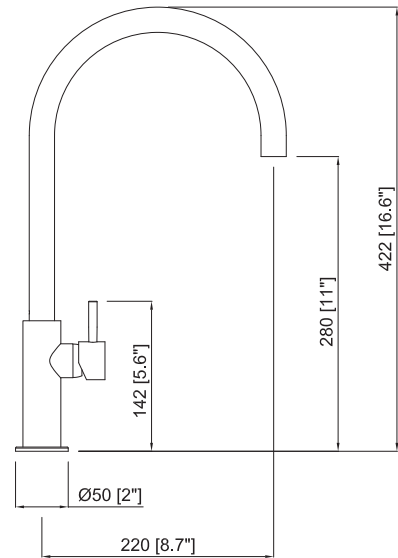

Ingle lever sink high spout

Monomando fregadero caño alto

	PVD Brushed gun / Gun cepillado	116723033	$ 889.95
	PVD Brushed Inox / Inox cepillado	116723065	$ 859.95
	PVD Brushed gold / Oro cepillado	116723069	$ 899.95
	PVD Brushed copper / Cobre cepillado	116723077	$ 909.95