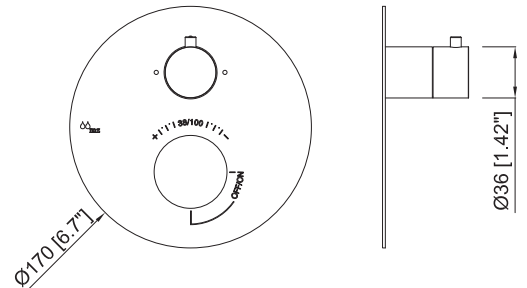

Trim thermostatic shower 2 or 3 outlets

Trim empotrado 2 ó 3 salidas termostático

	PVD Brushed gun / Gun cepillado	64T700533	$ 423.00
	PVD Brushed Inox / Inox cepillado	64T700565	$ 409.95
	PVD Brushed gold / Oro cepillado	64T700569	$ 409.00
	PVD Brushed copper / Cobre cepillado	64T700577	$ 429.00