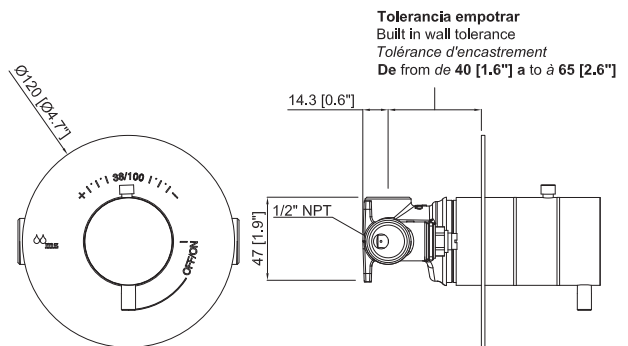

Decorated / Decorado

	PVD Brushed gun / Gun cepillado	35B970433	$ 999.95
	PVD Brushed Inox / Inox cepillado	35B970465	$ 994.00
	PVD Brushed gold / Oro cepillado	35B970469	$ 998.95
	PVD Brushed copper / Cobre cepillado	35B970477	$ 997.95