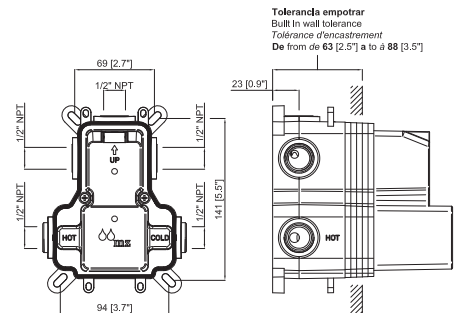

PVD Brushed gun / Gun cepillado	VDE173-33	$ 963.95
	PVD Brushed Inox / Inox cepillado	VDE173-65	$ 958.95
	PVD Brushed gold / Oro cepillado	VDE173-69	$ 966.00
	PVD Brushed copper / Cobre cepillado	VDE173-77	$ 968.00