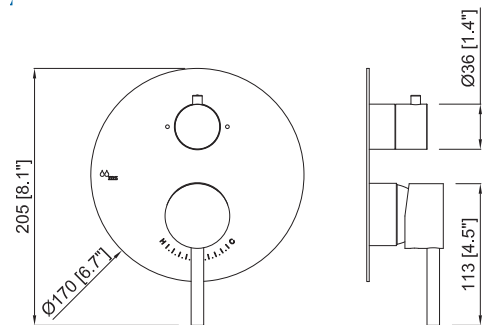

Trim pressure balance shower 2 or 3 outlet

Trim empotrado 2 ó 3 salidas pressure balance

	PVD Brushed gun / Gun cepillado	64T800533	$ 558.00
	PVD Brushed Inox / Inox cepillado	64T800565	$ 542.00
	PVD Brushed gold / Oro cepillado	64T800569	$ 578.00
	PVD Brushed copper / Cobre cepillado	64T800577	$ 564.95