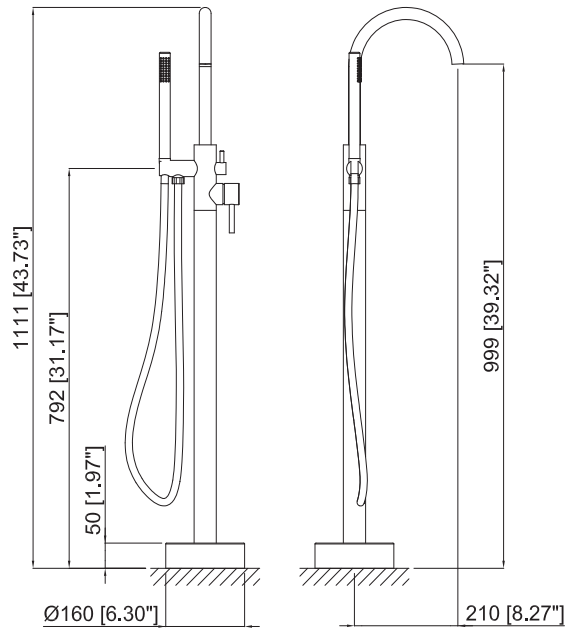

Freestanding bathtub faucets

Monomando baño ducha pie

	PVD Brushed gun / Gun cepillado	6AP1A2033	$ 2,899.95
	PVD Brushed Inox / Inox cepillado	64P1A2065	$ 2,799.95
	PVD Brushed gold / Oro cepillado	6AP1A2069	$ 2,939.95
	PVD Brushed copper / Cobre cepillado	64P1A2077	$ 3,199.95