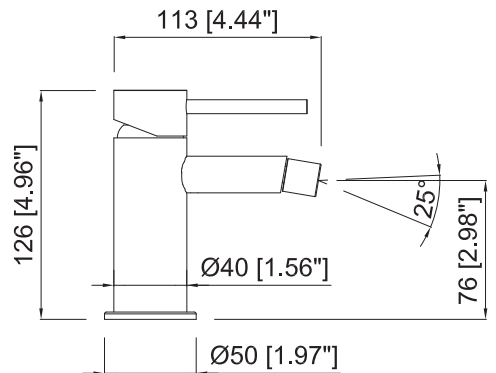

Single lever bidet

Monomando bidé

Decorated / *Decorado* / *

	PVD Brushed gun / Gun cepillado	35B1C3033	$ 667.95
	PVD Brushed Inox / Inox cepillado	35B1C3065	$ 664.95
	PVD Brushed gold / Oro cepillado	35B1C3069	$ 671.95
	PVD Brushed copper / Cobre cepillado	35B1C3077	$ 679.95

Not decorated / *No decorado*

	PVD Brushed gun / Gun cepillado	3565C3033	$ 652.95
	PVD Brushed Inox / Inox cepillado	3565C3065	$ 649.95
	PVD Brushed gold / Oro cepillado	3565C3069	$ 656.95
	PVD Brushed copper / Cobre cepillado	3565C3077	$ 664.95

Toilet buil wall

Monomando inodoro

	PVD Brushed gun / Gun cepillado	642561A33	$ 712.00
	PVD Brushed Inox / Inox cepillado	642561A65	$ 664.95
	**PVD Brushed gold / Oro cepillado	642528A69	$ 719.95
	PVD Brushed copper / Cobre cepillado	642561A77	$ 799.95

Tolerancia empotrar

Built in wall tolerance

Tolérance d'encastrement

De from de 27 [1"] a to à 40 [1.6"]