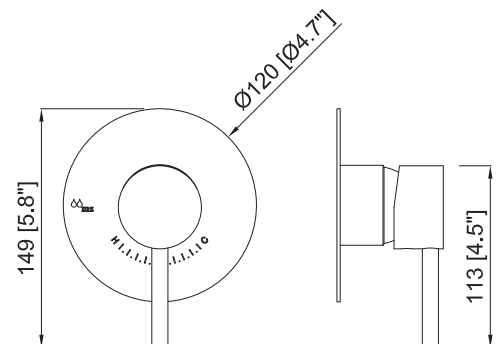

Trim pressure balance shower 1 outlet

Trim empotrado 1 salida pressure balance

PVD Brushed gun / Gun cepillado

64T900533

\$ 359.95

PVD Brushed Inox / Inox cepillado

64T900565

\$ 379.95