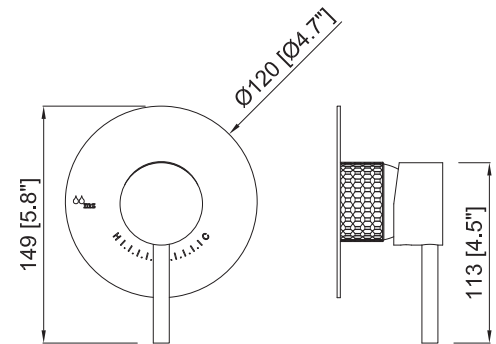

Decorated trim pressure balance shower 1 outlet

Trim empotrado 1 salida pressure balance decorado

PVD Brushed gun / Gun cepillado

35T900533

$ 384.00

PVD Brushed Inox / Inox cepillado

35T900565

$ 399.95

PVD Brushed gold / Oro cepillado

35T900569

$ 389.95

PVD Brushed copper / Cobre cepillado

35T900577

$ 384.95