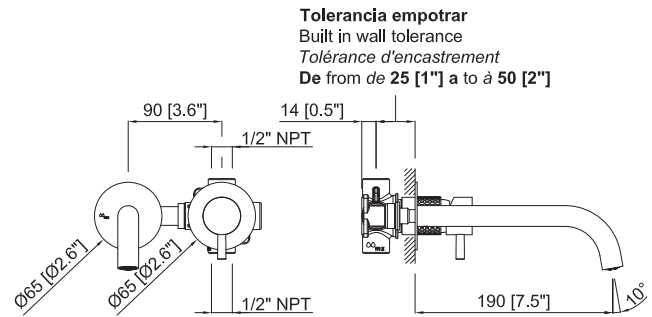

mini 40

COLLECTION

MADE IN SPAIN
SINCE 1951

mini 40

COLLECTION

Decorated single lever lavatory build in wall

Monomando lavabo empotrado decorado

	PVD Brushed gun / Gun cepillado	35L1C0033	\$ 629.95
	PVD Brushed Inox / Inox cepillado	35L1C0065	\$ 619.95
	PVD Brushed gold / Oro cepillado	35L1C0069	\$ 628.95
	PVD Brushed copper / Cobre cepillado	35L1C0077	\$ 632.95