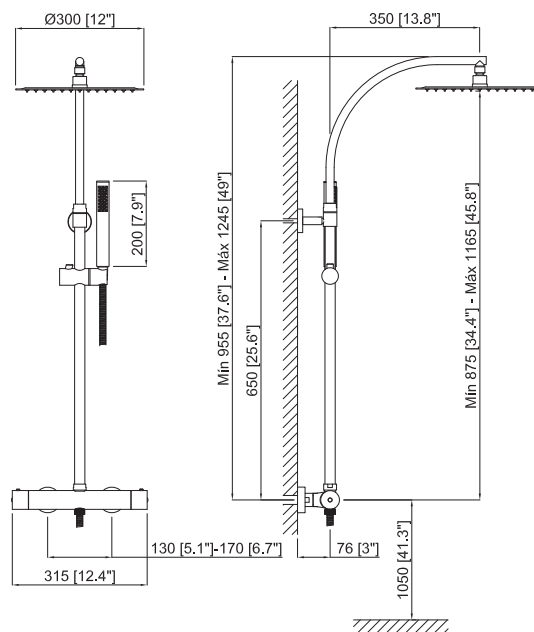

Faucet handles

PVD
Brushed gun
Gun cepillado

PVD
Brushed inox
Inox cepillado

PVD
Brushed gold
Oro cepillado

PVD
Brushed copper
Cobre cepillado

Faucet bodies

	PVD Brushed gun / Gun cepillado	PVD Brushed inox / Inox cepillado	PVD Brushed gold / Oro cepillado	PVD Brushed copper / Cobre cepillado	
	PVD Brushed gun / Gun cepillado	-	17C871053 $ 2,978.00	17C871023 $ 2,984.00	17C871083 $ 2,985.00
	PVD Inox cepillado / Brushed Inox	17C871J95 $ 2,562.00	-	17C871J35 $ 2,312.00	17C871J85 $ 2,335.00
	PVD Oro cepillado / Brushed gold	17C871J93 $ 2,915.00	17C871J59 $ 2,909.00	-	17C871J89 $ 2,917.00
	PVD Cobre cep. / Brushed copper	17C871J97 $ 3,164.00	17C871J57 $ 3,160.00	17C871J37 $ 3,188.00	-
	Chrome / Cromo	17C871J92 $ 1,399.00	17C871J52 $ 1,397.00	17C871J32 $ 1,404.00	17C871J82 $ 1,403.00
	Forge / Forja	17C87109F $ 2,254.00	17C87105F $ 2,250.00	17C87103F $ 2,256.00	17C87108F $ 2,257.00
	Matt white / Blanco mate	17C871J9K $ 1,799.00	17C871J5K $ 1,796.00	17C871J3K $ 1,799.00	17C871J8K $ 1,798.00
	Matt black / Negro mate	17C8781J9P $ 1,749.00	17C871J5P $ 1,744.00	17C871J3P $ 1,750.00	17C871J8P $ 1,752.00