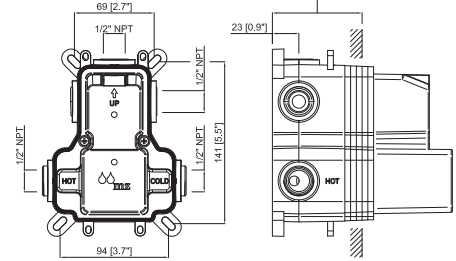

Rough-in thermostatic 2 outlets

Válvula ducha empotrada termostática 2 salidas

	PVD Brushed gun / Gun cepillado	VDE072-33	$ 859.00
	PVD Brushed Inox / Inox cepillado	VDE072-65	$ 854.00
	PVD Brushed gold / Oro cepillado	VDE072-69	$ 837.00
	PVD Brushed copper / Cobre cepillado	VDE072-77	$ 859.95