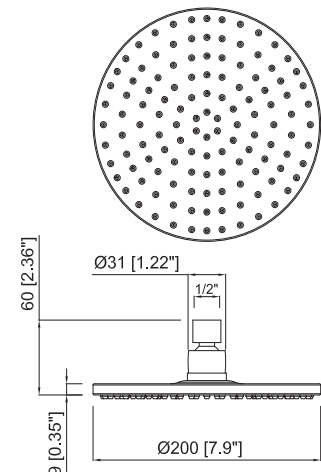

1/2" Shower head (7.48") brass / Rociador ducha de 200 mm. de latón

	PVD Brushed gun / Gun cepillado	200004733	$ 539.00